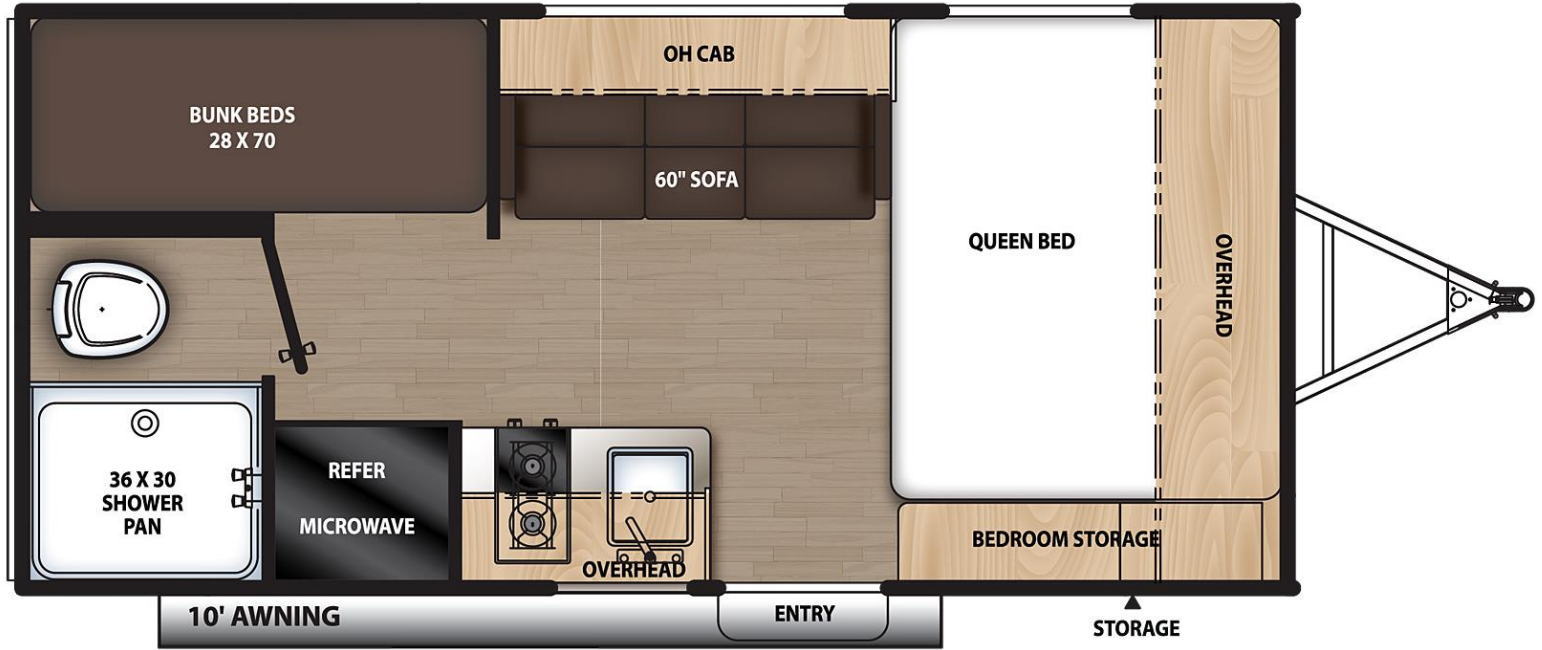

AURORA

16BHX

SPECIFICATIONS

UVW	GVWR:	CCC	Hitch Weight:	Ext. Length:	Ext. Height:	Ext. Width:	Fresh Water:	Gray Water:	Black Water:	Awning Size:
2969 lb.	4396 lb.	1427 lb.	396 lb.	19' 6"	10' 1"	90"	44 gal.	30 gal.	30 gal.	10'

Key Floor Plan Features:

- ✓ Roof Mounted A/C IPO Side Mount A/C
- ✓ 19K BTU Propane Furnace IPO Electric Fireplace
- ✓ Tongue and Groove Plywood Flooring & Screwed Cabinetry
- ✓ 7.5' Body, Under 3,000 lbs., Under 20' Real Length
- ✓ 60" Jack Knife Sofa
- ✓ Easy Access Storage Under Sofa
- ✓ Deep Exterior Storage
- ✓ Additional Overhead Cabinet Storage Above Sofa
- ✓ Large Window Behind Sofa that Opens
- ✓ Additional Bedroom Storage in Footboard
- ✓ Dual Burner Flush Mount Stove with Glass Cover
- ✓ 3.3 cu. Ft 12V Refer