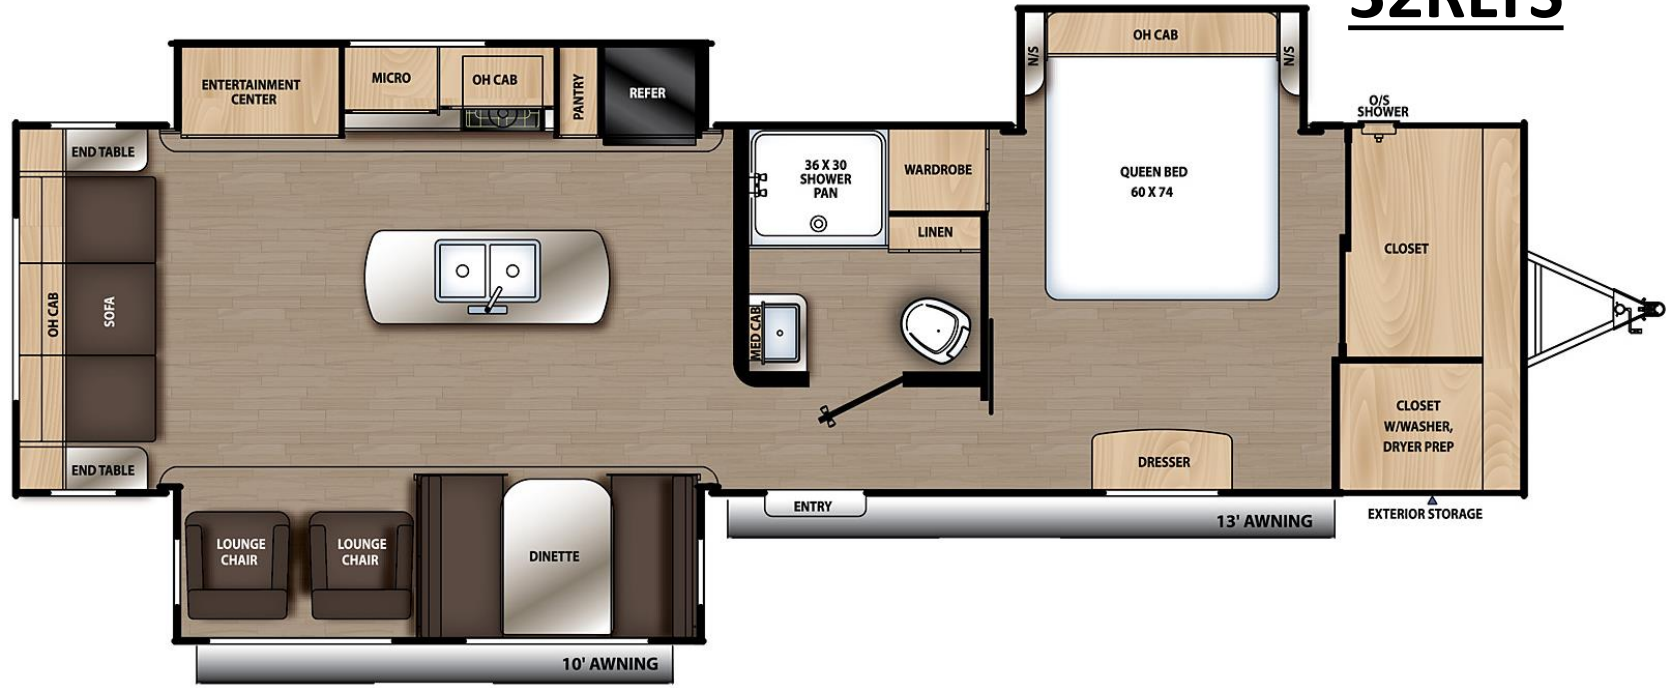

# AURORA

**32RLTS**

## SPECIFICATIONS

UVW	GVWR:	CCC	Hitch Weight:	Ext. Length:	Ext. Height:	Ext. Width:	Fresh Water:	Gray Water:	Black Water:	Awning Size:
8321 lb.	11,238 lb.	2917 lb.	1038 lb.	36' 5"	11' 3"	96"	44 gal.	40 gal.	30 gal.	10' & 13'

## Key Floor Plan Features:

- ✓ Triple Slide Floor Plan Includes Bedroom Suite
- ✓ Spacious Living Room w/Opposing Slide Outs
- ✓ Island Kitchen w/More Countertop Space and Cabinets
- ✓ Massive Bedroom Closet w/Hang Rod and Shelves
- ✓ Washer/Dryer Prep Standard in Additional Closet
- ✓ Standard Recliners & Sofa
- ✓ Direct View Entertainment
- ✓ Extra Large Rear Facing Window
- ✓ 6 ft. 9 in. Interior Height
- ✓ Spacious Bathroom w/Walk-In Glass Shower & Linen