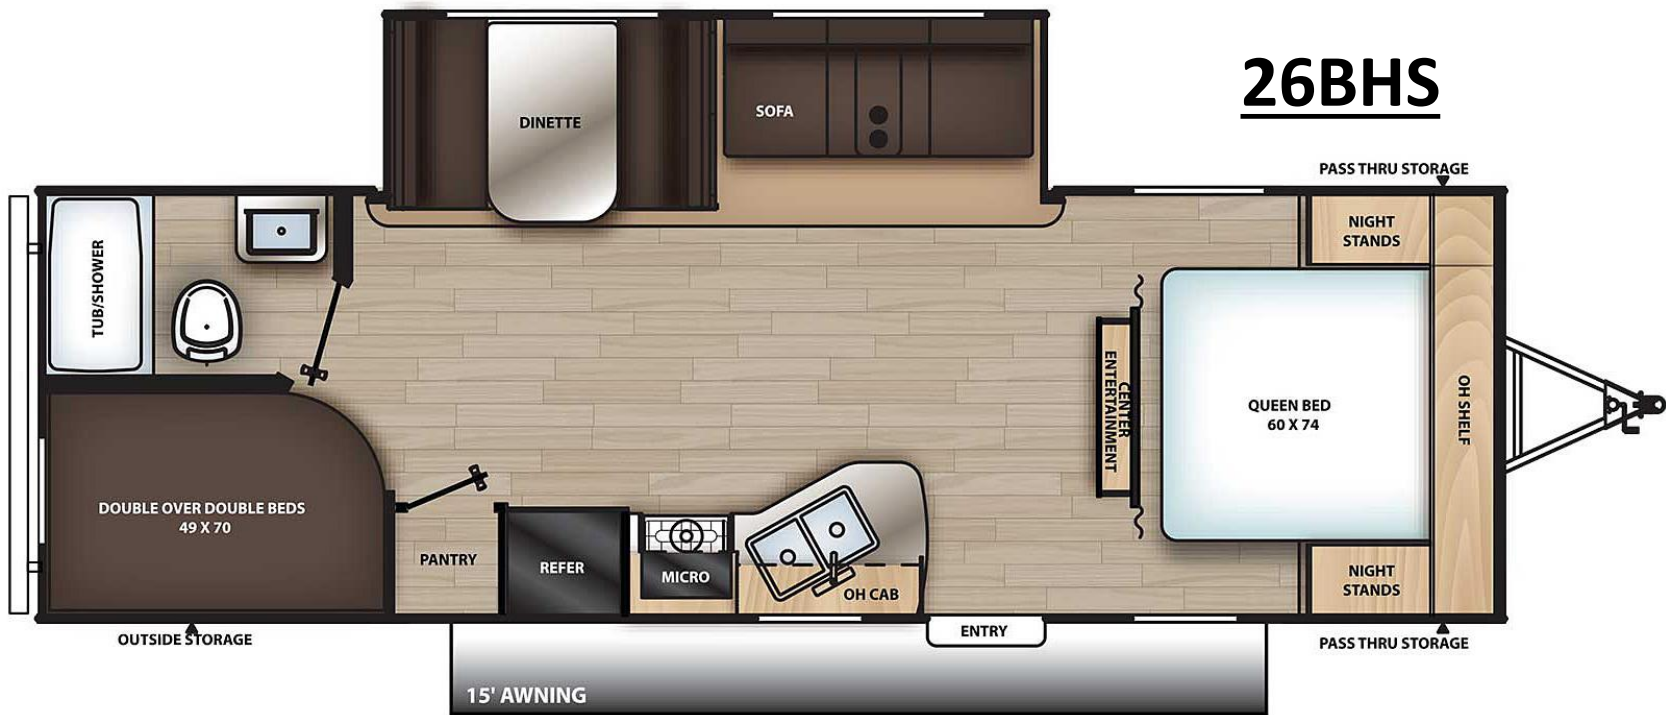

AURORA

26BHS

SPECIFICATIONS

UVW	GVWR:	CCC	Hitch Weight:	Ext. Length:	Ext. Height:	Ext. Width:	Fresh Water:	Gray Water:	Black Water:	Awning Size:
5760 lb.	7645 lb.	1885 lb.	645 lb.	30' 5"	11' 1"	96"	44 gal.	40 gal.	30 gal.	15'

Key Floor Plan Features:

- ✓ Lightweight; Easily Towed
- ✓ 46"x74" Double Over Double Bunks w/ Rear Wall Window
- ✓ Floor To Ceiling Pantry/Storage Closet
- ✓ Split Storage Under Bunks; Half Exterior & Half Interior
- ✓ 6 ft. 9 in. Interior Height
- ✓ 5' 10" Rack and Pinion Slide w/Dinette and Sofa
- ✓ Dual Entry to the Master Bedroom
- ✓ Complete Pass-Through Exterior Storage Compartment
- ✓ 15' Power Awning
- ✓ Spacious Bathroom w/Walk-In Shower and Sink
- ✓ Wider Dinette Booth
- ✓ USB & 110 Outlets On Both Sides Of The Bed