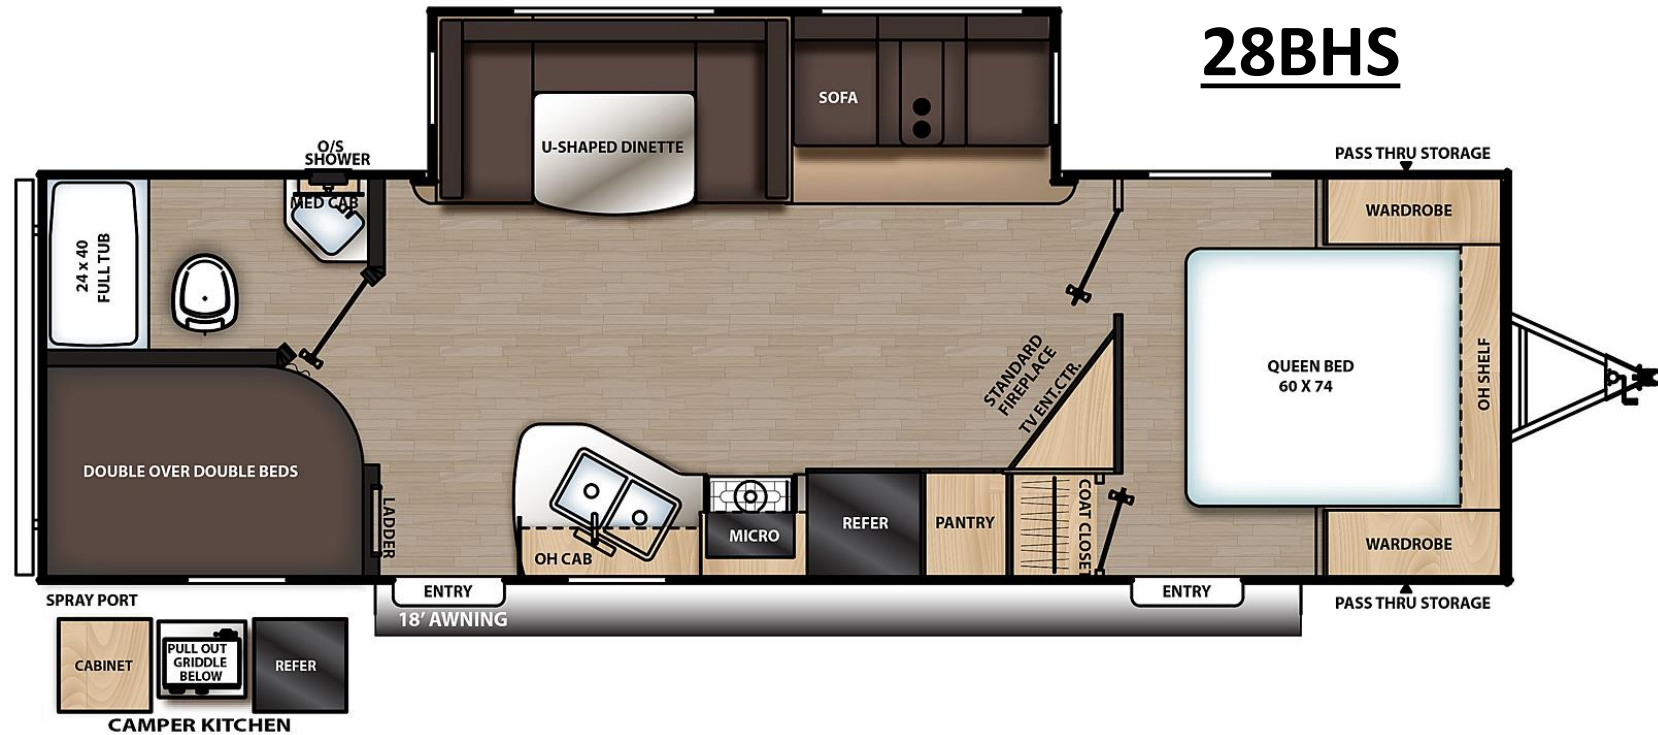

AURORA

28BHS

SPECIFICATIONS

UVW	GVWR:	CCC	Hitch Weight:	Ext. Length:	Ext. Height:	Ext. Width:	Fresh Water:	Gray Water:	Black Water:	Awning Size:
6662 lb.	9400 lb.	2738 lb.	730 lb.	32' 1"	11' 1"	96"	44 gal.	70 gal.	30 gal.	18'

Key Floor Plan Features:

- ✓ Standard Outside Camp Kitchen w/Griddle
- ✓ Angled Entertainment Center
- ✓ 46"x74" Double Over Double Bunks, Each w/A Window
- ✓ Oversized Shelved Pantry
- ✓ Living Room 12V 2-Way Maxxair Vent Fan
- ✓ U-Shape Dinette
- ✓ Floor to Ceiling Bedroom Closet
- ✓ Bunk Ladder
- ✓ 2 Door Entry Covered by 18' Awning
- ✓ 6 ft. 9 in. Interior Height
- ✓ Full Length Nightstands with USB & Outlets