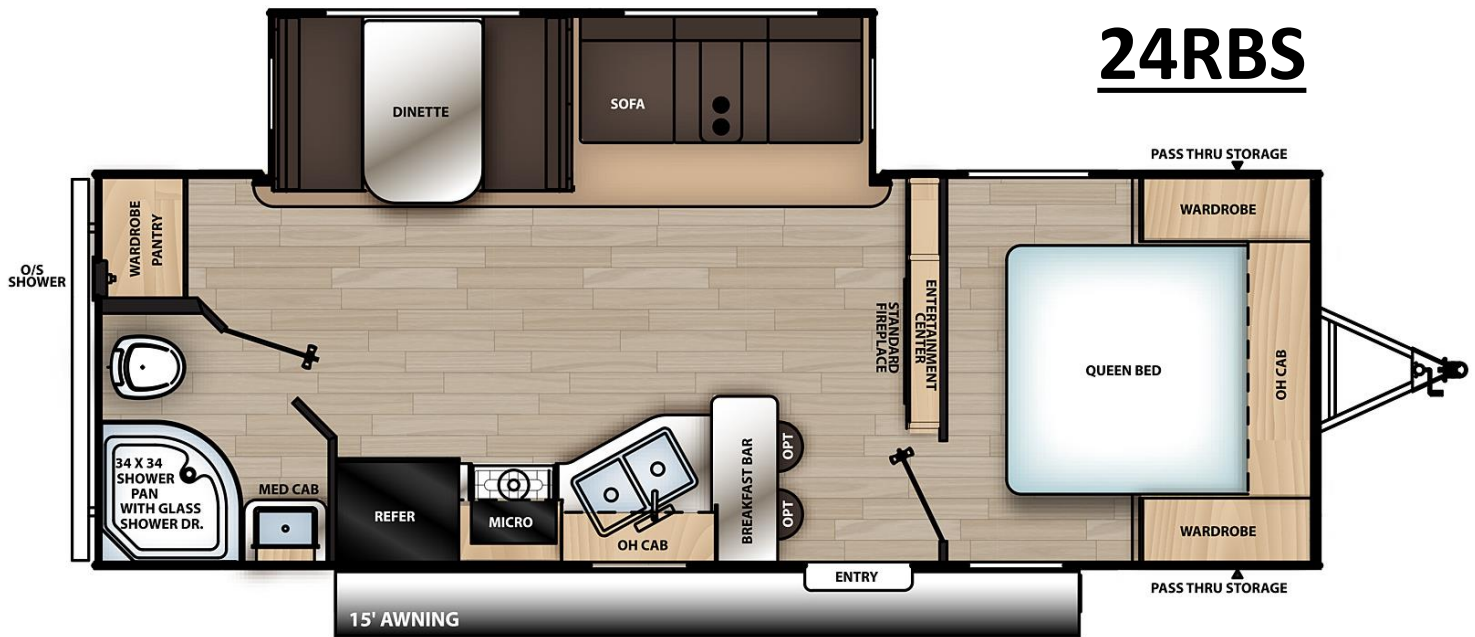

AURORA

SPECIFICATIONS

UVW	GVWR:	CCC	Hitch Weight:	Ext. Length:	Ext. Height:	Ext. Width:	Fresh Water:	Gray Water:	Black Water:	Awning Size:
5619 lb.	7764 lb.	2145 lb.	764 lb.	28' 1"	11' 1"	96"	44 gal.	40 gal.	30 gal.	15'

Key Floor Plan Features:

- ✓ Under 29' Real Length
- ✓ Under 6,000 lb. Dry Weight
- ✓ Rack and Pinion Super Slide with Dinette and Sofa
- ✓ Breakfast Bar/Extra Countertop Space
- ✓ Extra Large Pantry Storage
- ✓ Full Privacy Wall for the Bedroom
- ✓ Walk-In Shower w/Glass Door
- ✓ Living Room 12V 2-Way Maxxair Vent Fan
- ✓ Full Length Nightstands with USB & Outlets
- ✓ Wider Dinette Booth
- ✓ 15' Power Awning