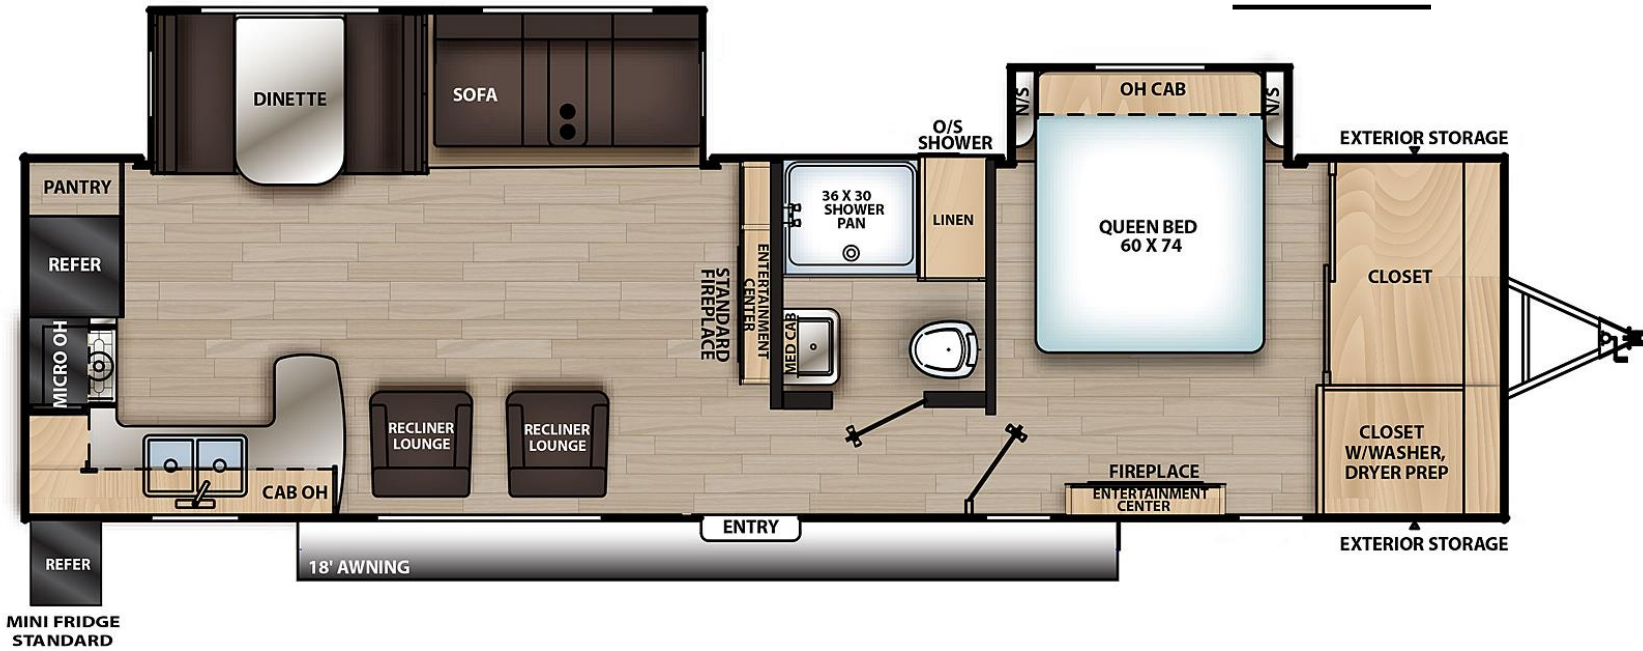

# AURORA

**31KDS**

## SPECIFICATIONS

UVW	GVWR:	CCC	Hitch Weight:	Ext. Length:	Ext. Height:	Ext. Width:	Fresh Water:	Gray Water:	Black Water:	Awning Size:
7743 lb.	10,000 lb.	2257 lb.	1042 lb.	36' 3"	11' 1"	96"	44 gal.	70 gal.	30 gal.	21'

## Key Floor Plan Features:

- ✓ Living Room and Bedroom Slide
- ✓ Washer/Dryer Prep Standard in Additional Closet
- ✓ Outside Mini Refer with Griddle
- ✓ Large Kitchen w/More Countertop Space and Cabinets
- ✓ Massive Bedroom Closet w/Hang Rod and Shelves
- ✓ Rack and Pinion Super Slide w/Dinette and Sofa
- ✓ Living Room 12V 2-Way Maxxair Vent Fan
- ✓ Spacious Bathroom w/ Linen Storage & Large Shower
- ✓ 6 ft. 9 in. Interior Height
- ✓ Standard Recliners w/Picture Window
- ✓ Bedroom and Living Room Fireplaces